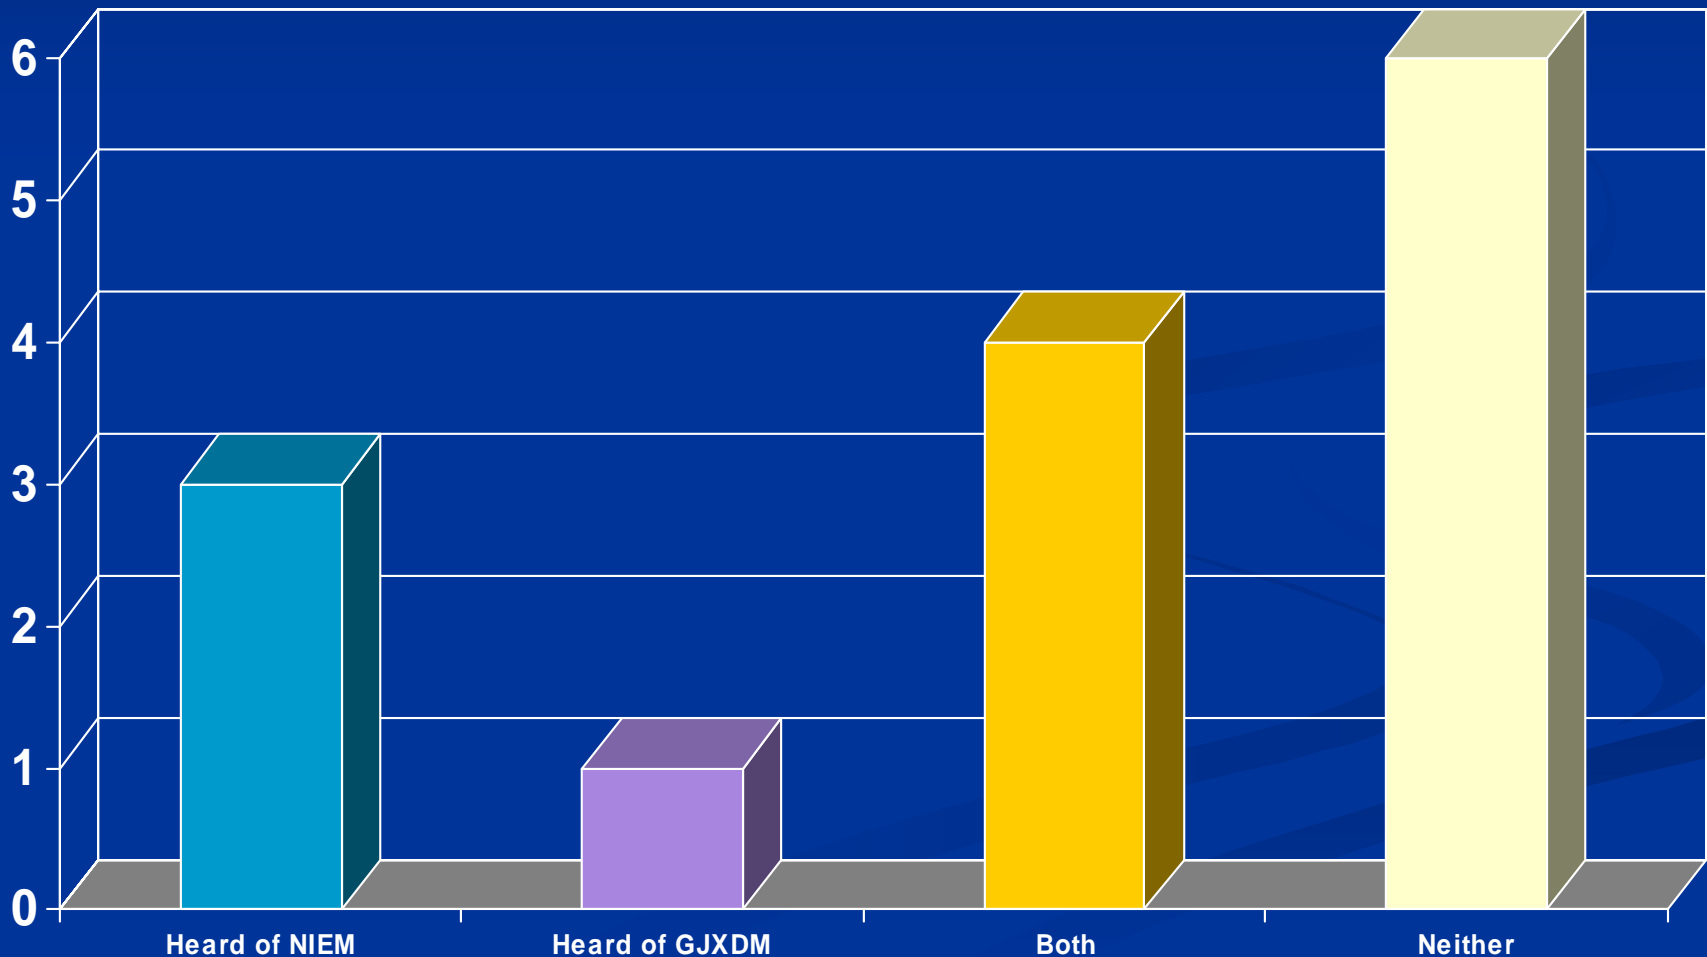

Have you heard about the Global Justice XML Data Model (GJXDM) or the National Information Exchange Model (NIEM) prior to this event?