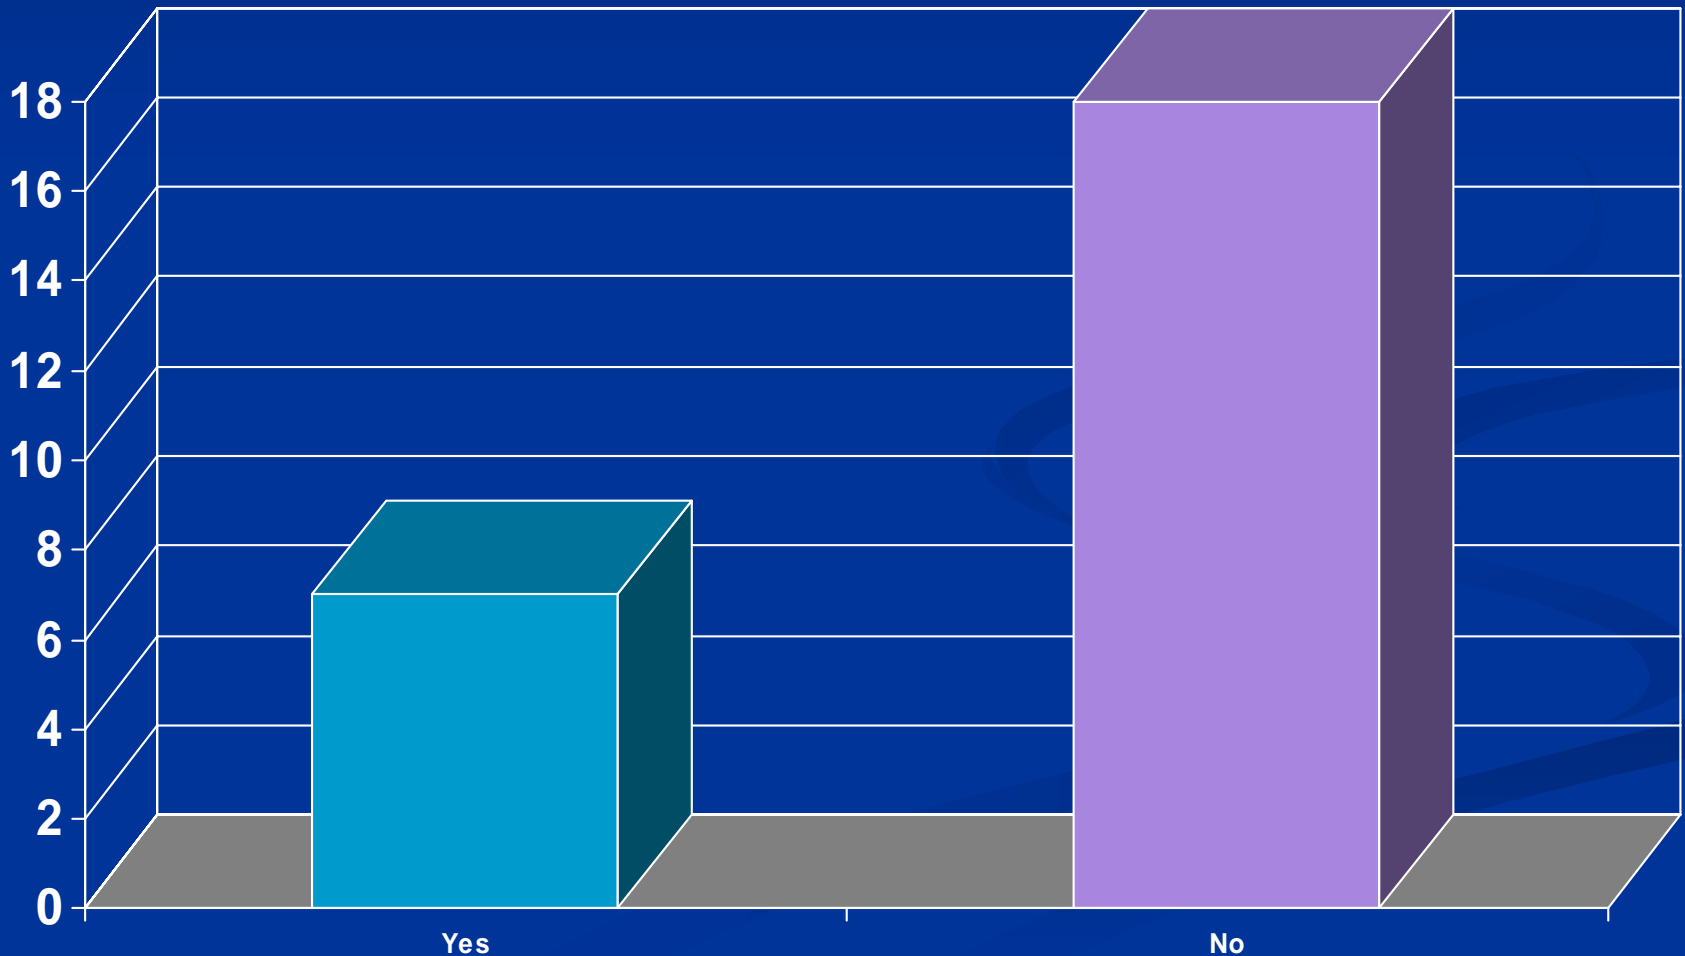

Please describe your profession as it relates to homeland security.

The biggest challenge in terrorism information sharing and collaboration is:

Had you heard of the Information Sharing Environment (ISE) or the Program Manager (PM-ISE) before this web cast?