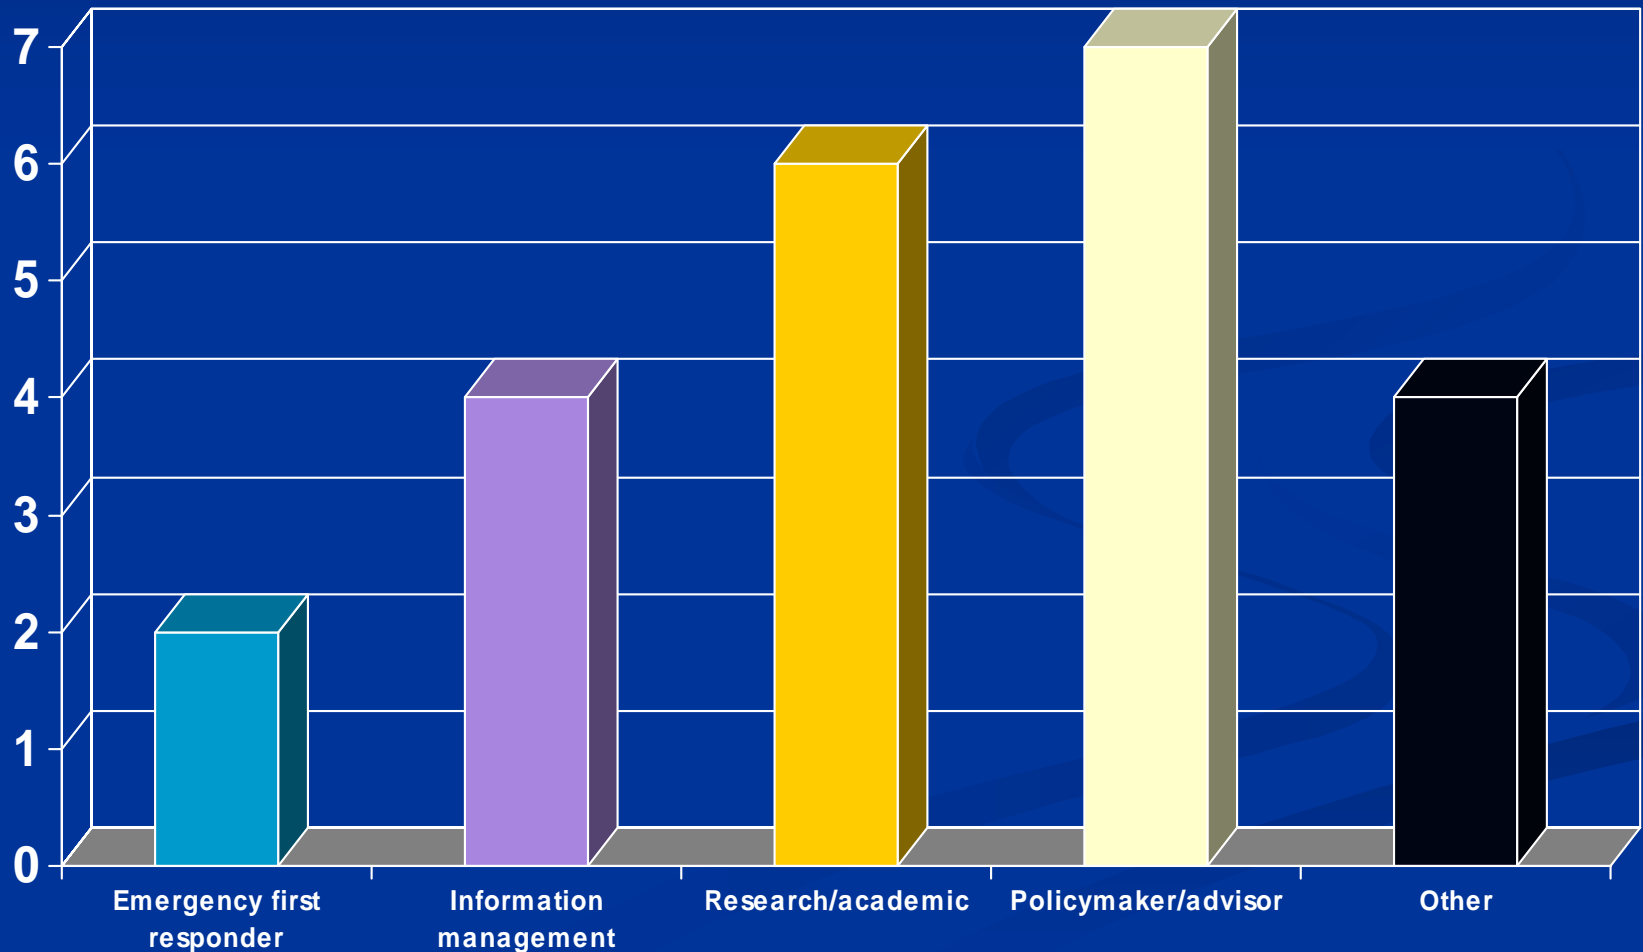

Please describe your profession as it relates to homeland security.

The biggest challenge in terrorism information sharing and collaboration is:

Had you heard of the Information Sharing Environment (ISE) or the Program Manager (PM-ISE) before this web cast?

Have you heard about the Global Justice XML Data Model (GJXDM) or the National Information Exchange Model (NIEM) prior to this event?

Do you or your organization need to build reusable and/or cross domain information exchanges?