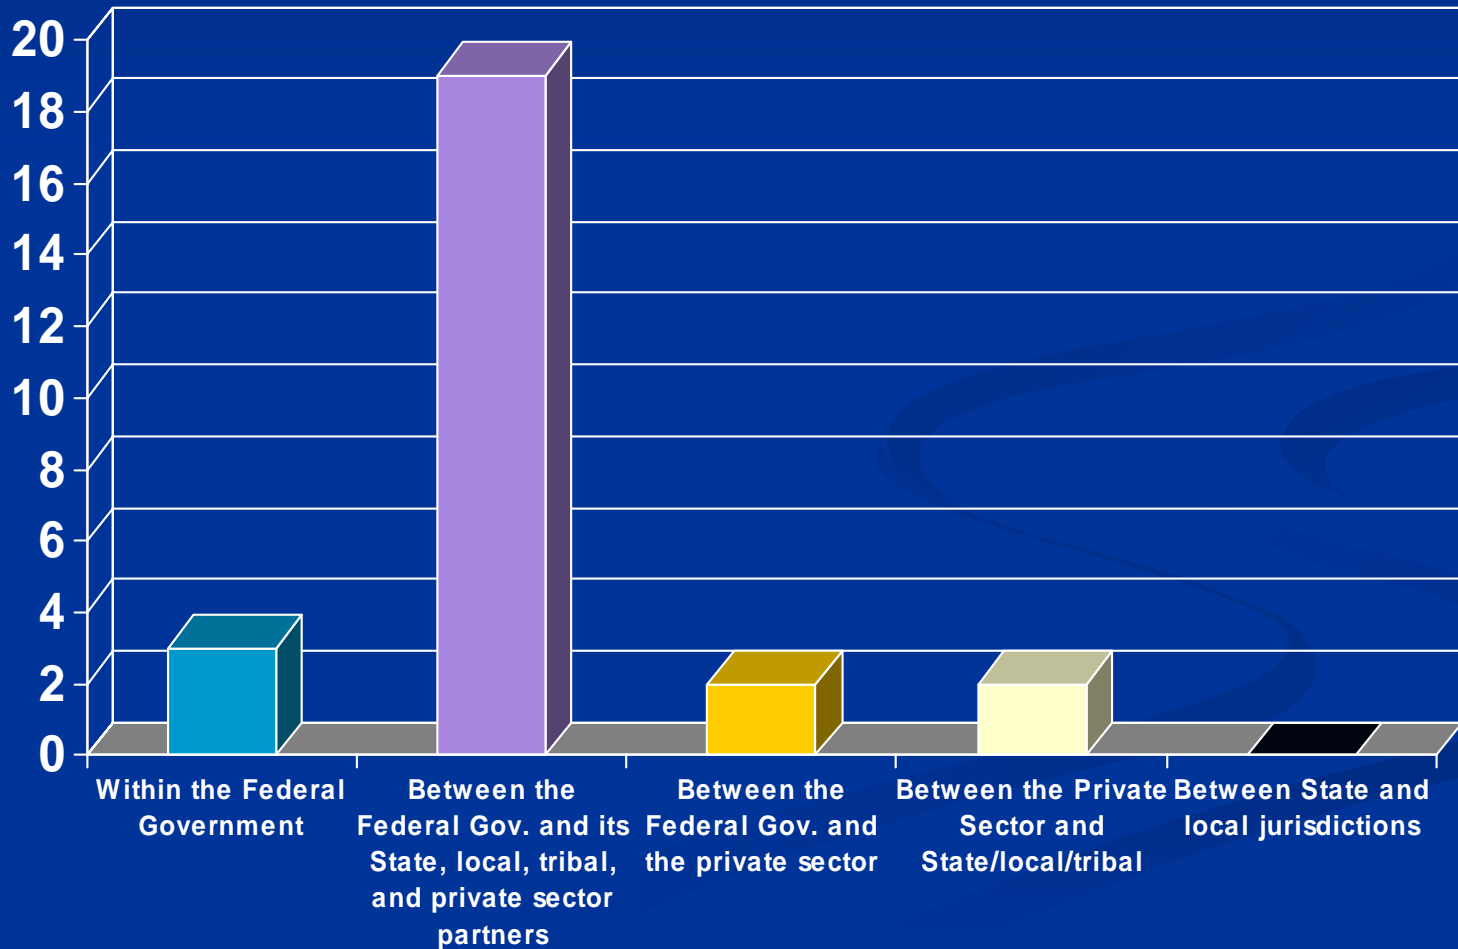

Please describe your profession as it relates to homeland security.

The biggest challenge in terrorism information sharing and collaboration is:

Had you heard of the Information Sharing Environment (ISE) or the Program Manager (PM-ISE) before this web cast?

Have you heard about the Global Justice XML Data Model (GJXDM) or the National Information Exchange Model (NIEM) prior to this event?

Do you or your organization need to build reusable and/or cross domain information exchanges?